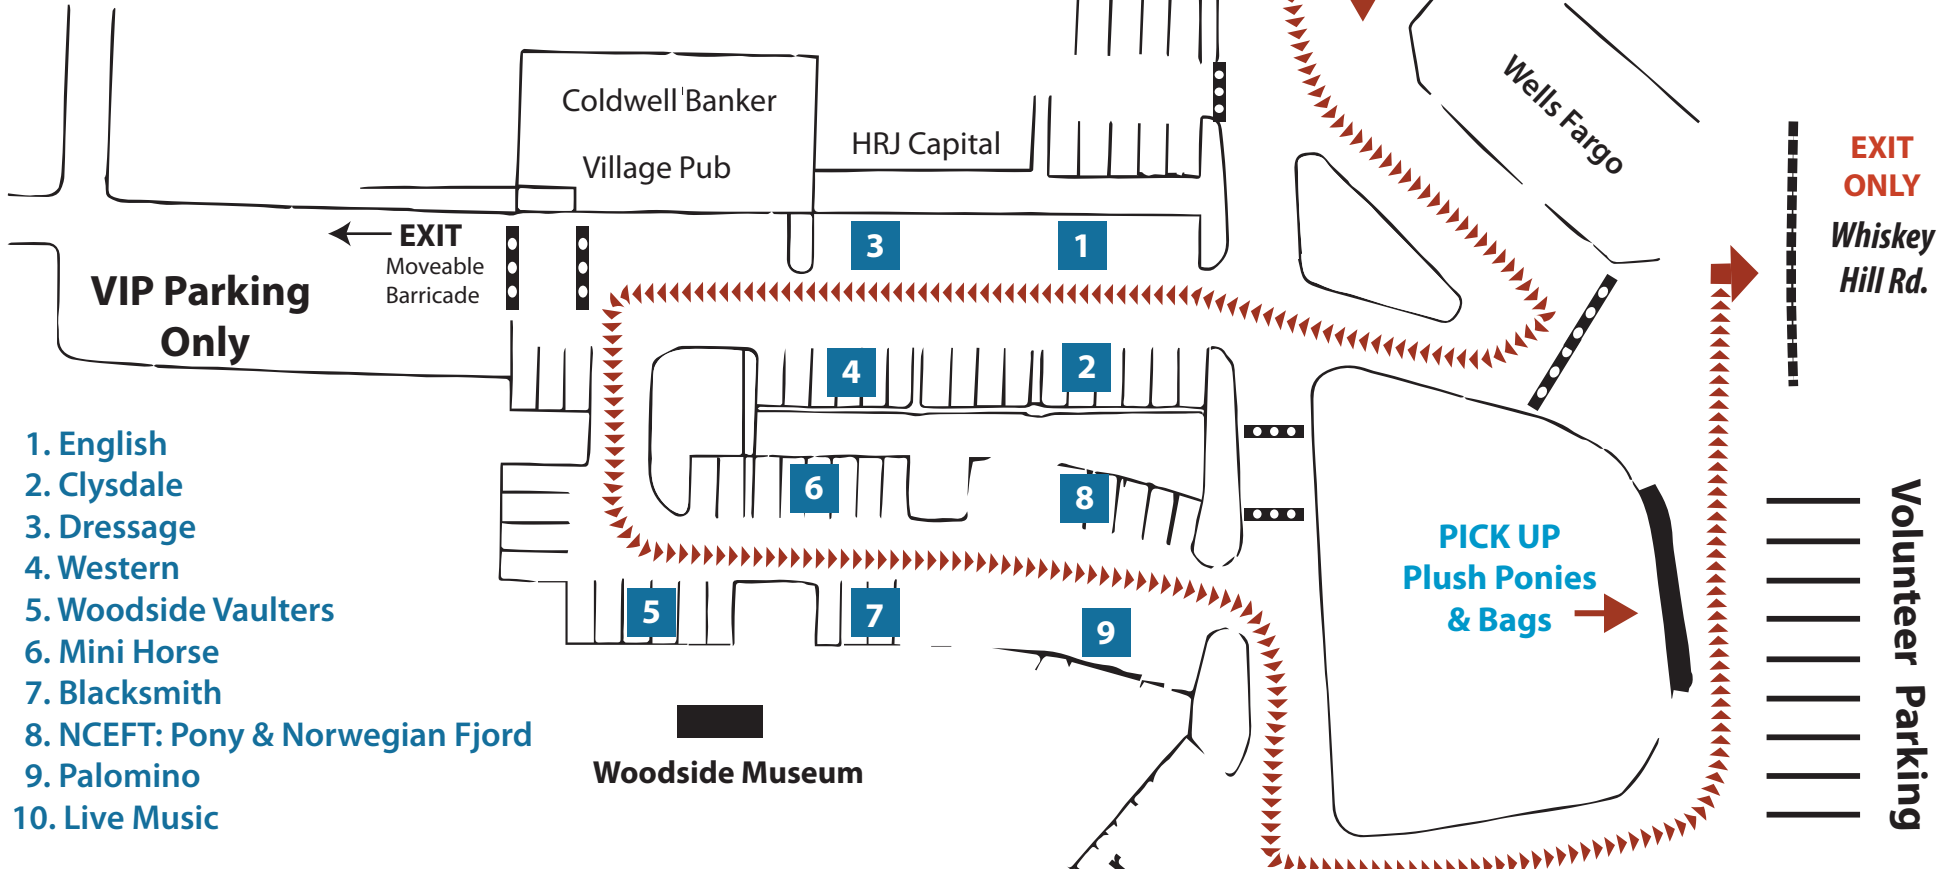

Woodside Road

HWY 280 →

Vehicle Drive Thru Route

ENTRANCE

- 1. English
- 2. Clydsdale
- 3. Dressage
- 4. Western
- 5. Woodside Vaulters
- 6. Mini Horse
- 7. Blacksmith
- 8. NCEFT: Pony & Norwegian Fjord
- 9. Palomino
- 10. Live Music

### Family-fun Horse Fair Plan

Sunday | October 11, 2020 | 11:00am-1:00pm

[www.whoa94062.org](http://www.whoa94062.org)

**Legend**

- Drive Thru Route
- Live Exhibit
- Barricade